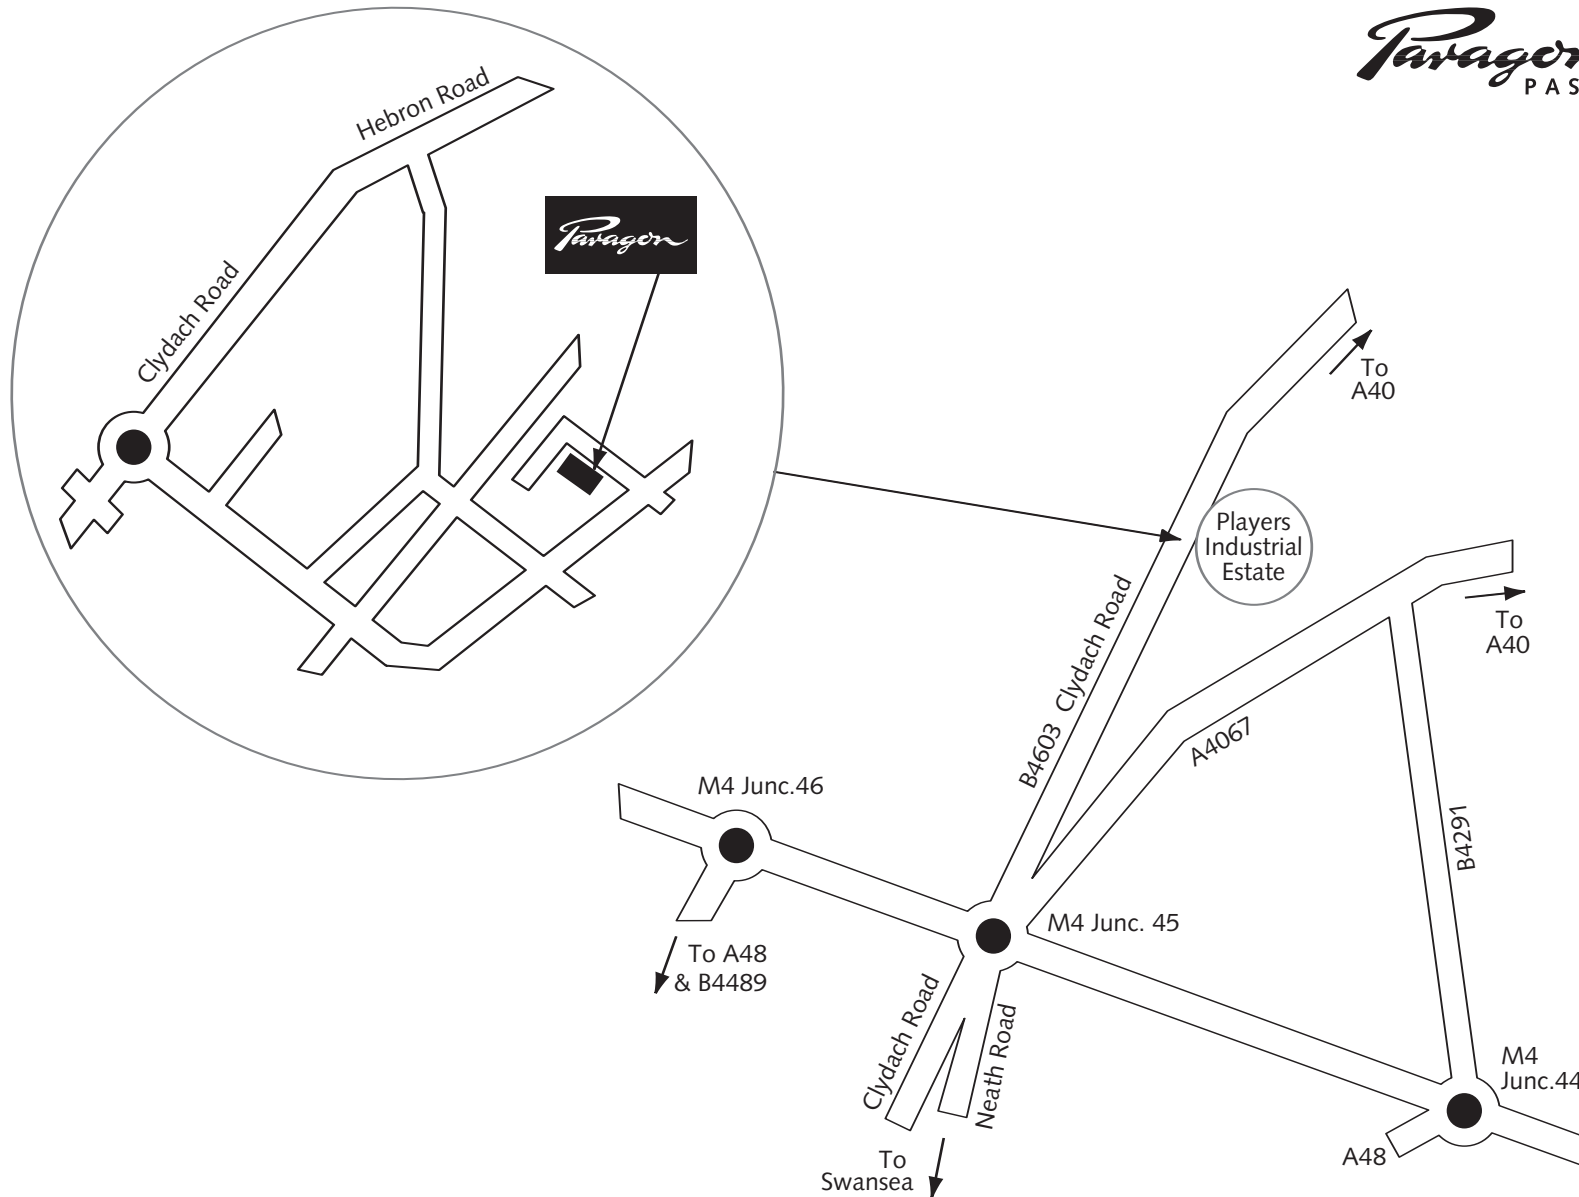

**PARAGON SWANSEA**  
Unit 2  
Players Industrial Estate  
Clydach  
Swansea  
Wales  
SA6 5BQ

- From the M4 - Leave at Junction 45 and take the B4603 Clydach Road. Continue along B4603 and follow signs for Players Industrial Estate. Take 2nd Exit at roundabout into Industrial Estate. Follow bend to your left and Paragon (Unit 2) will be ahead of you on your left.
- From the North & Mid-Wales (ie. Llandrindod Wells / A40) - Continue along Hebron Road onto Clydach Road, follow road until roundabout for Players Industrial Estate. Take 1st Exit. Follow bend around to your left and Paragon (Unit 2) will be ahead on your left.