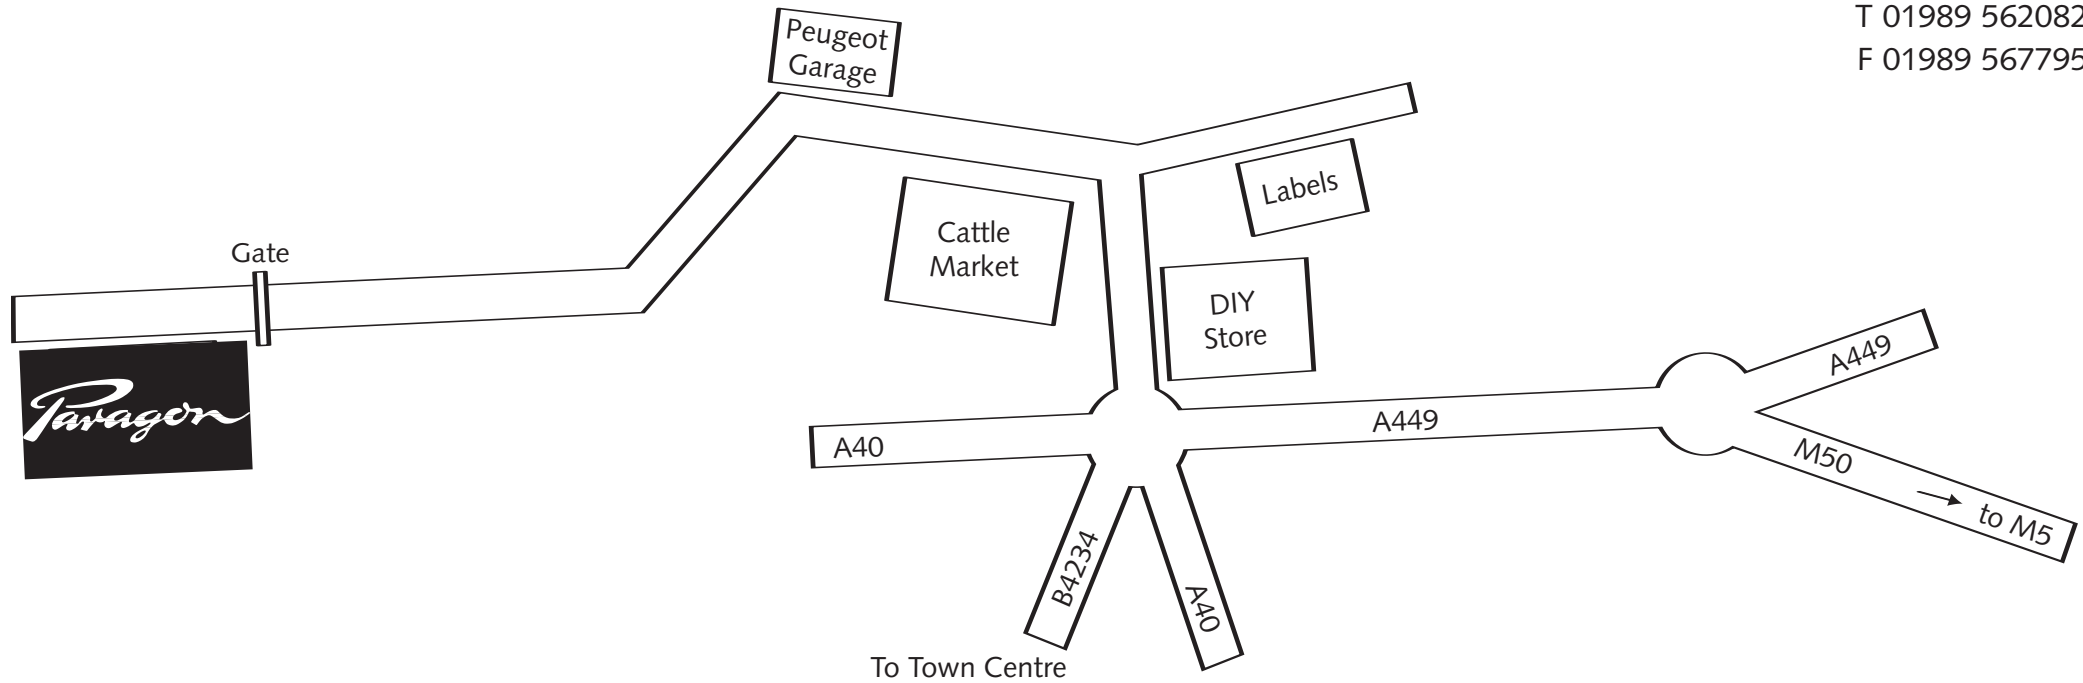

- From the M5 Exit at Junc 8 onto the M50
- Leave the M50 at Junc 4 and take the 1st exit from motorway roundabout direction ROSS.
- Take the 4th exit off the next roundabout onto Netherton Road.
- Paragon Laundry is approximately 400 yards on the Left.