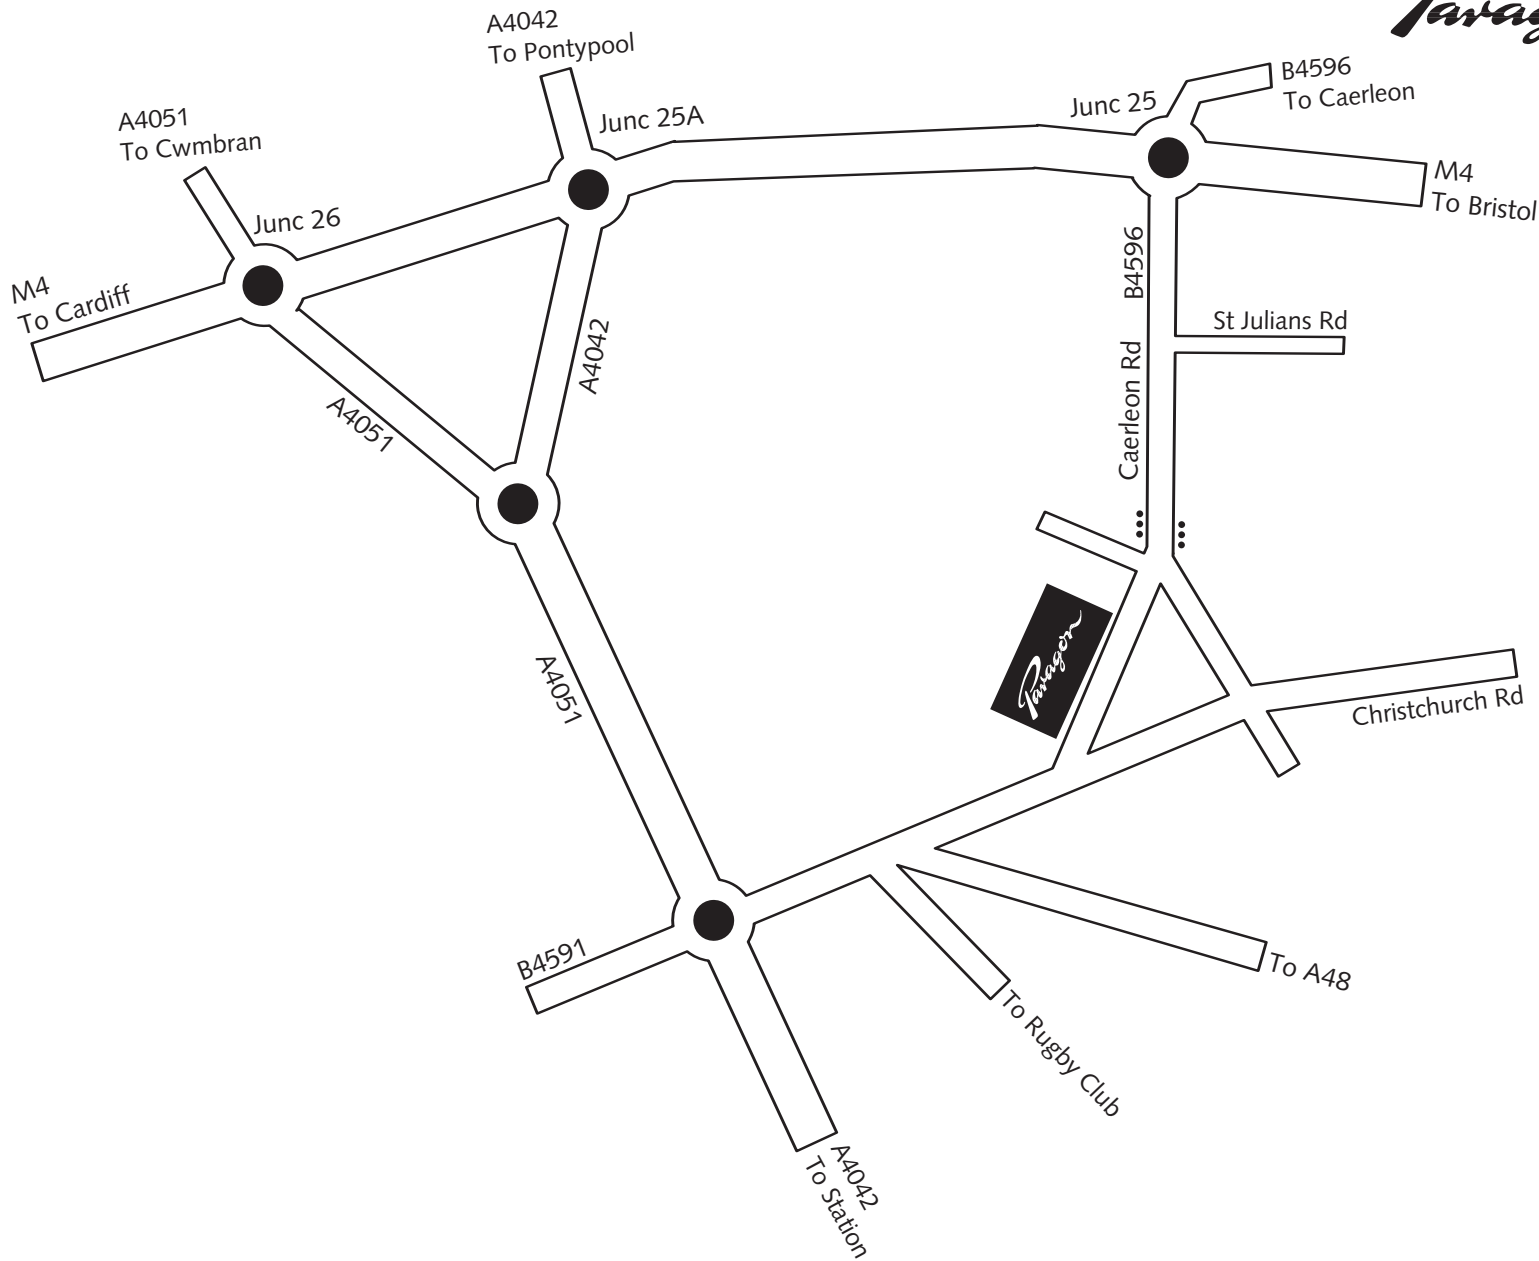

PARAGON NEWPORT

85 Caerleon Road

Newport

Gwent

NP19 7BX

T 01633 267976

F 01633 258848

- From Junction 25 off the M4 take the B4596 Caerleon Road
- From Junction 25A Exit onto the A4042. Take the 1st exit onto the A4051. At the next roundabout take the 1st Exit.
- From Junction 26 Exit onto the A4051. Continue on until the next roundabout then take the 1st Exit.