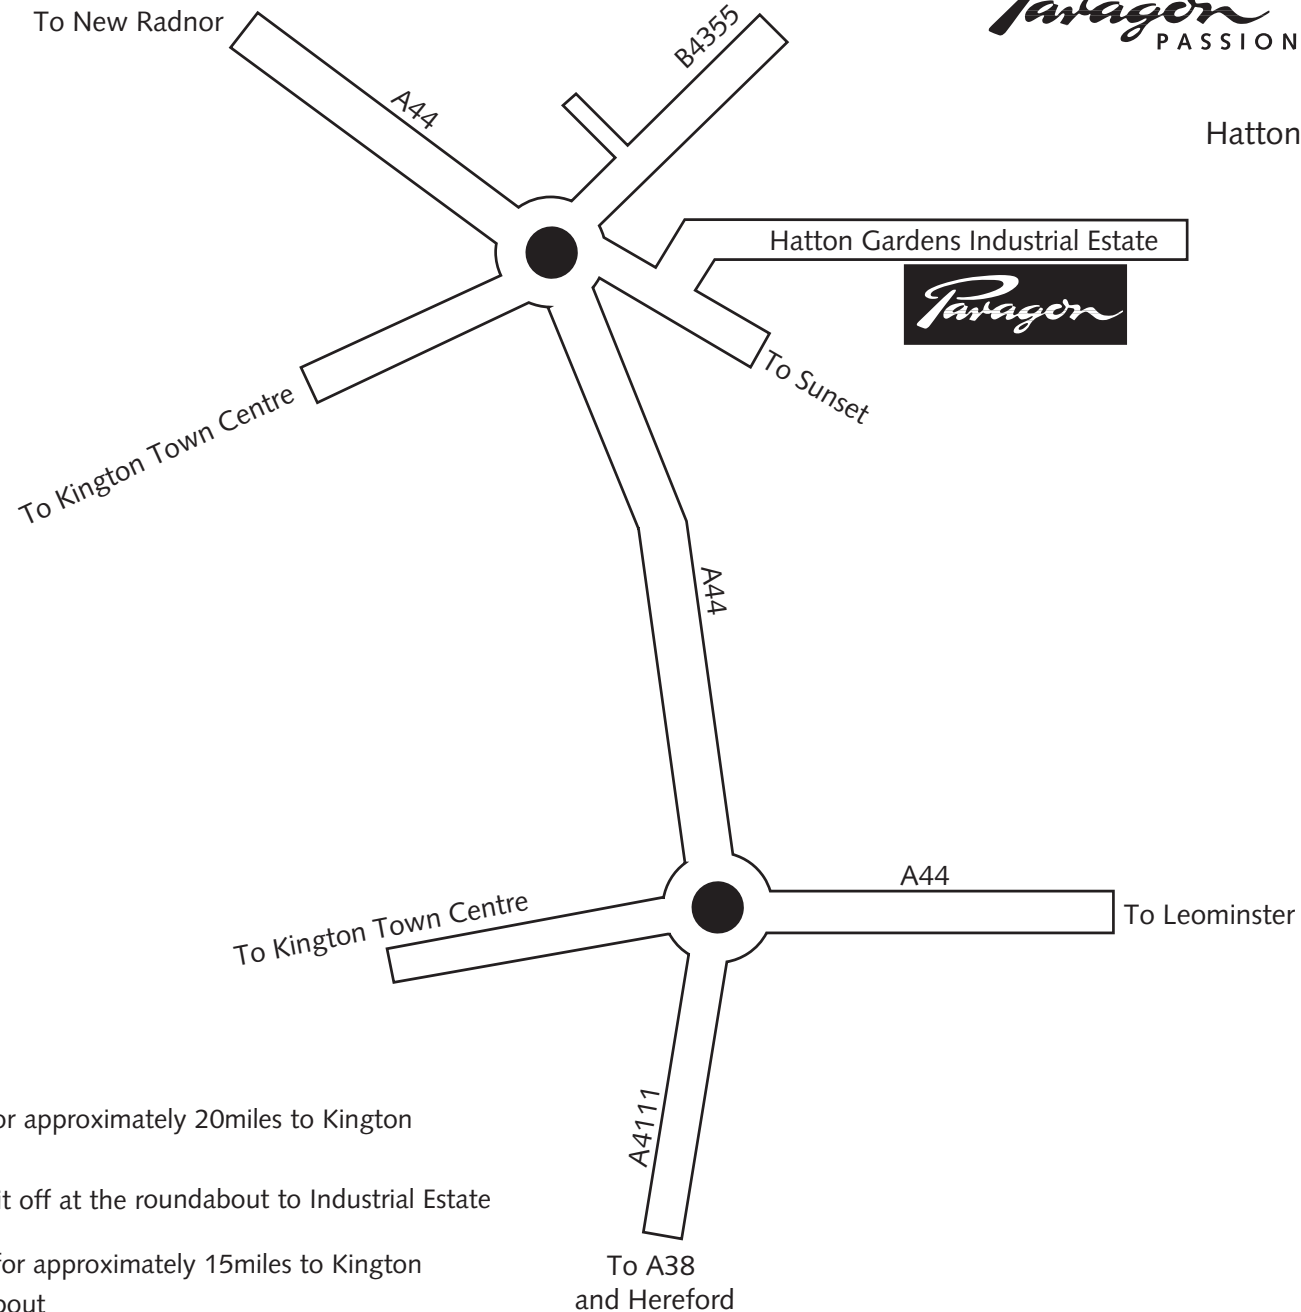

PARAGON KINGTON

Hatton Gardens Industrial Estate

Kington

Herefordshire

HR5 3RB

T 01544 230345

F 01544 231093

- From Hereford take the A438 for approximately 20miles to Kington
- Continue over the roundabout
- After 500 yards take the 4th Exit off at the roundabout to Industrial Estate

- From Leominster take the A44 for approximately 15miles to Kington
- Take the 3rd Exit at the roundabout
- After 500 yards take the 4th Exit off at the roundabout to Industrial Estate