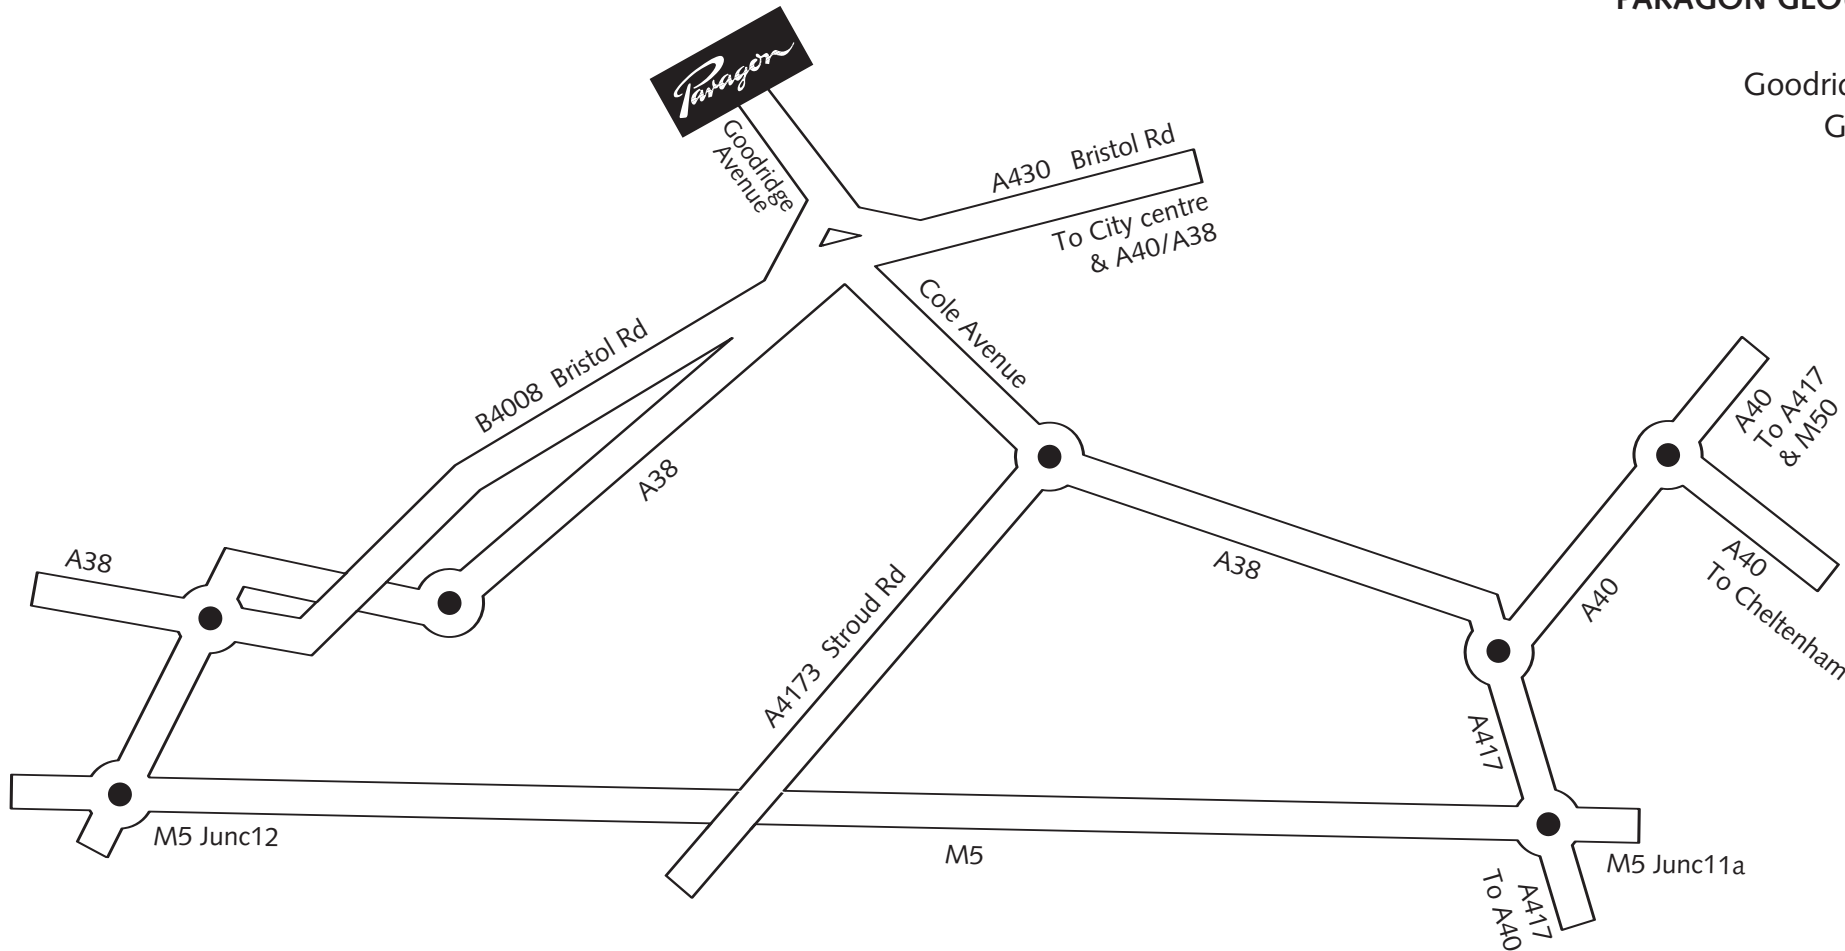

**PARAGON GLOUCESTER DEPOT**

Units E3-E4  
 Goodridge Business Park  
 Goodridge Avenue  
 Gloucester  
 GL2 5EB  
 T 01452 419816  
 F 01452 381339

Travelling from M5 South/North;

- Exit the M5 at Junction 12, & take first exit onto B4008
- Continue & at the roundabout, take third exit onto A38
- Continue along the A38 & take turning onto A430, & bear left onto Slip Road
- Continue straight ahead onto Bristol Road
- Continue ahead onto Goodridge Avenue and bear left
- Paragon Laundry is in at the end of Goodridge Avenue

Travelling from London/A40;

- Travelling along the A40, proceed onto the A417
- Continue along A417 until reach a roundabout & take second exit onto A38
- Continue along A38 straight ahead & onto B4008 & bear right onto A430
- Turn left onto Slip Road & onto Bristol Road
- Continue ahead onto Goodridge Avenue and bear left
- Paragon Laundry is in on your left side at the end of Goodridge Avenue.