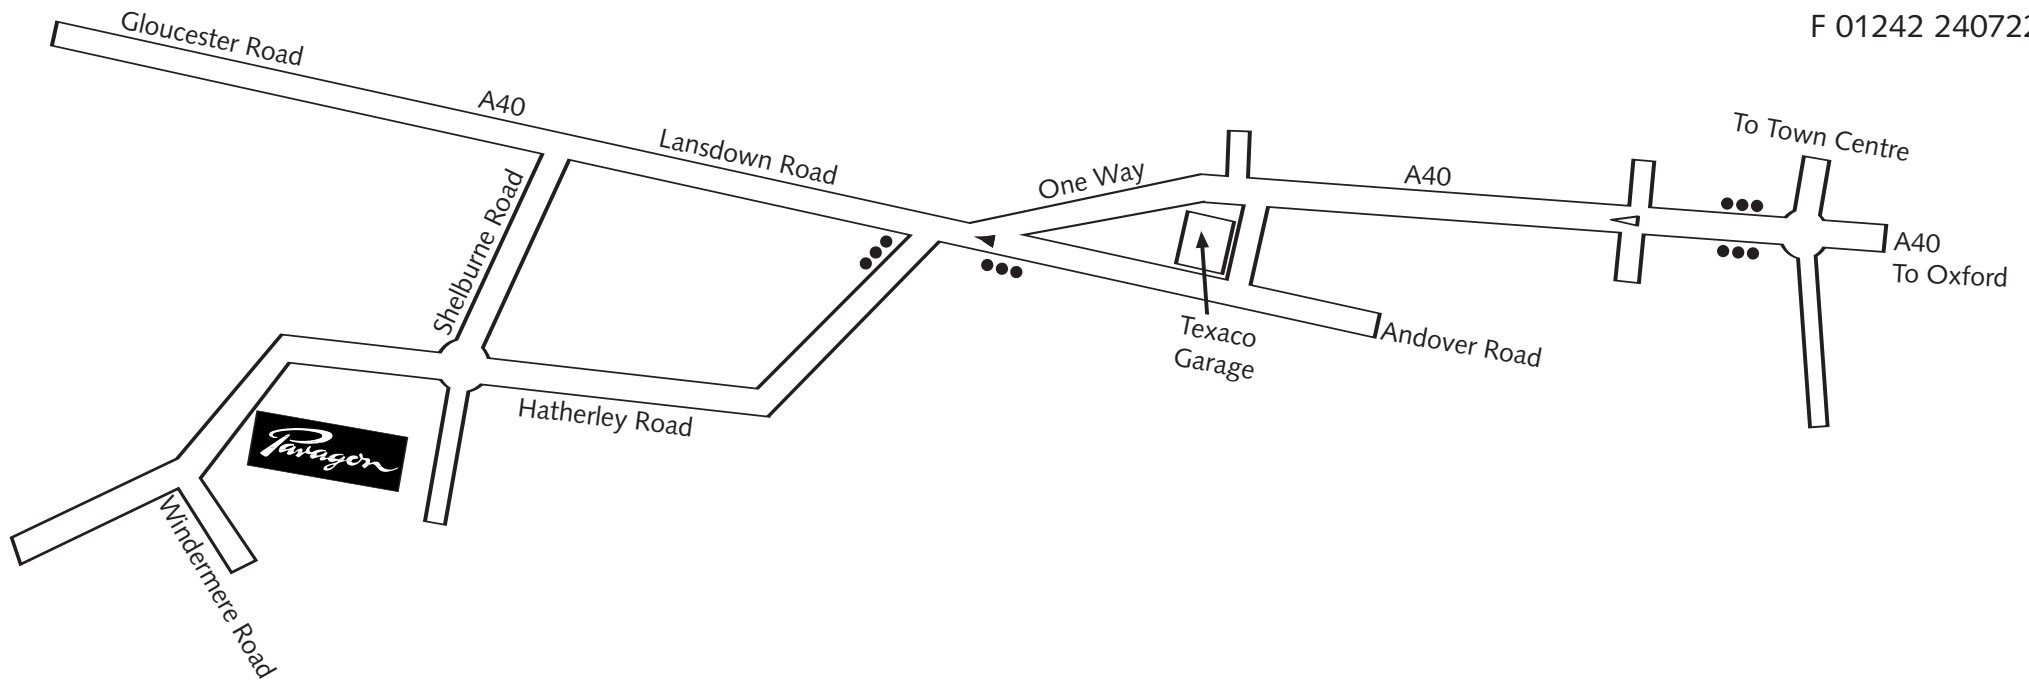

PARAGON GROUP

212 Hatherley Road

Cheltenham

Gloucestershire

GL51 6ET

T 01242 240700

F 01242 240750

- Leave the M5 at junction M5 J11 and drive straight ahead onto roundabout direction CHELTENHAM (A40)
- You are entering CHELTENHAM
- Continue straight into A40 - Golden Valley Bypass
- After 0.5 miles take the 4th Exit off the roundabout
- After 201 yards take the 1st Exit off the roundabout onto Hatherley Lane
- After 559 yards take the 2nd Exit off roundabout and continue along Hatherley Lane
- After 133 yards take the 2nd Exit off roundabout and continue along Hatherley Lane
- At mini roundabout bear left onto Hatherley Road
- Paragon Laundry in on the right hand side just past the turning to Windermere Road

PARAGON CHELTENHAM

210 Hatherley Road

Cheltenham

Gloucestershire

GL51 6EU

T 01242 239181

F 01242 240722

- From the A40 continue over the roundabout and pedestrian crossing
- At the next junction join the one way road around the Texaco Garage
- Either, Turn left at traffic lights into Hatherley Road
- Or, continue straight over at the traffic lights down Lansdown Road
- Then continue in the left hand lane and turn left into Sherburne Road
- At the next junction turn right into Hatherley Road