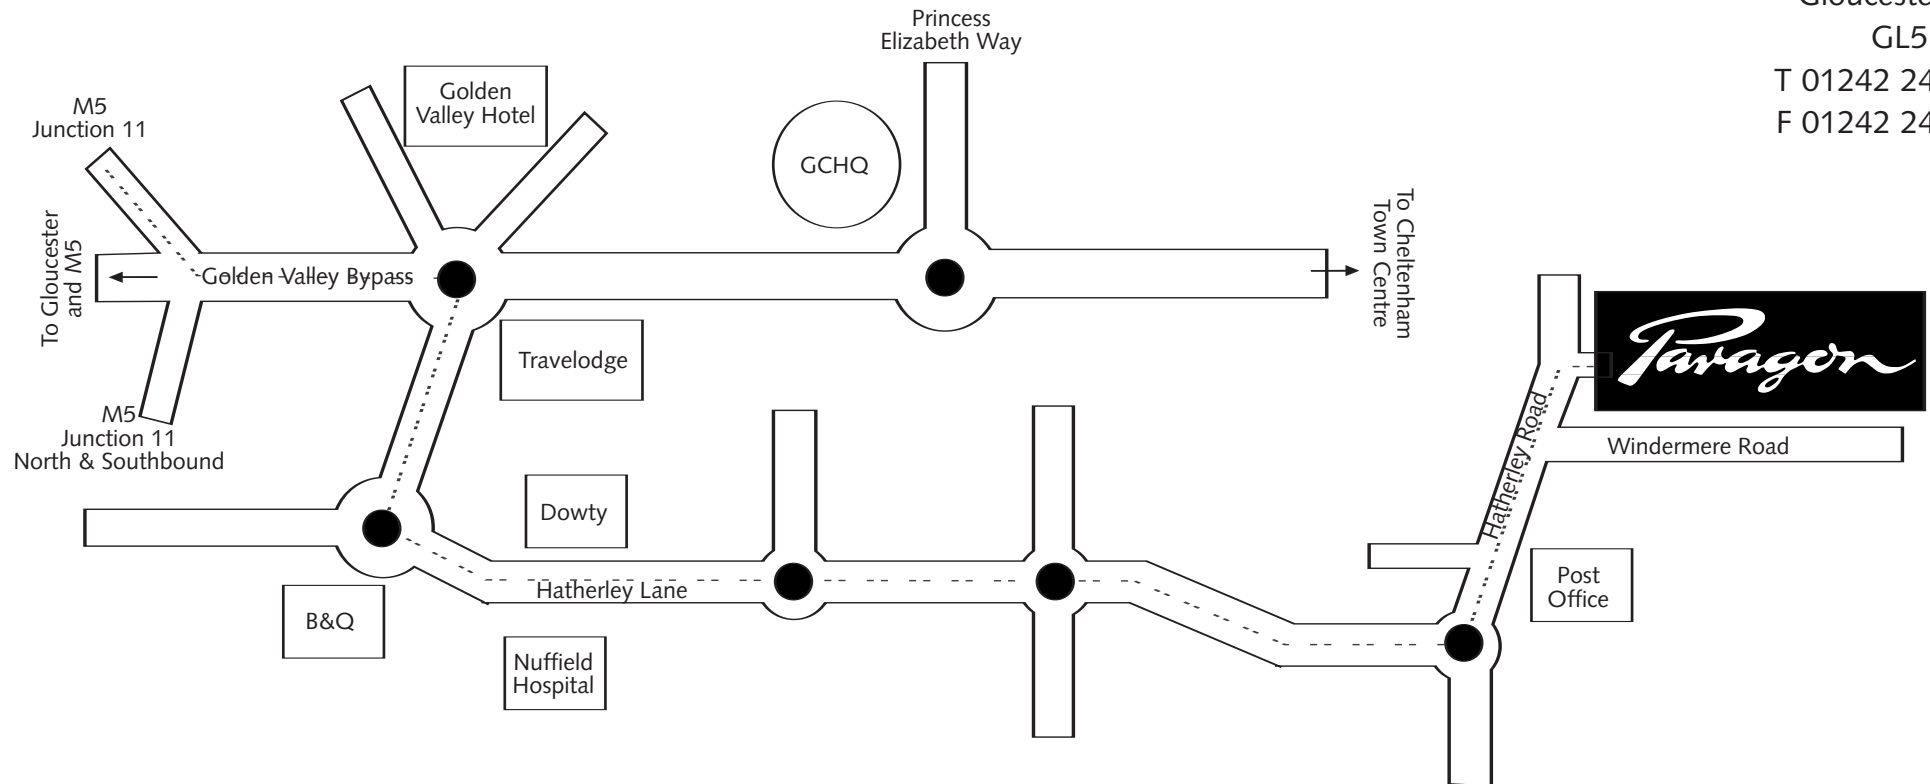

PARAGON GROUP

212 Hatherley Road

Cheltenham

Gloucestershire

GL51 6ET

T 01242 240700

F 01242 240750

- Leave the M5 at junction M5 J11 and drive straight ahead onto roundabout direction CHELTENHAM (A40)
- You are entering CHELTENHAM
- Continue straight into A40 - Golden Valley Bypass
- After 0.5 miles take the 4th Exit off the roundabout
- After 201 yards take the 1st Exit off the roundabout onto Hatherley Lane
- After 559 yards take the 2nd Exit off roundabout and continue along Hatherley Lane
- After 133 yards take the 2nd Exit off roundabout and continue along Hatherley Lane
- At mini roundabout bear left onto Hatherley Road
- Paragon Laundry in on the right hand side just past the turning to Windermere Road

PARAGON CHELTENHAM

210 Hatherley Road

Cheltenham

Gloucestershire

GL51 6EU

T 01242 239181

F 01242 240722

- From the A40 continue over the roundabout and pedestrian crossing
- At the next junction join the one way road around the Texaco Garage
- Either, Turn left at traffic lights into Hatherley Road
- Or, continue straight over at the traffic lights down Lansdown Road
- Then continue in the left hand lane and turn left into Sherburne Road
- At the next junction turn right into Hatherley Road