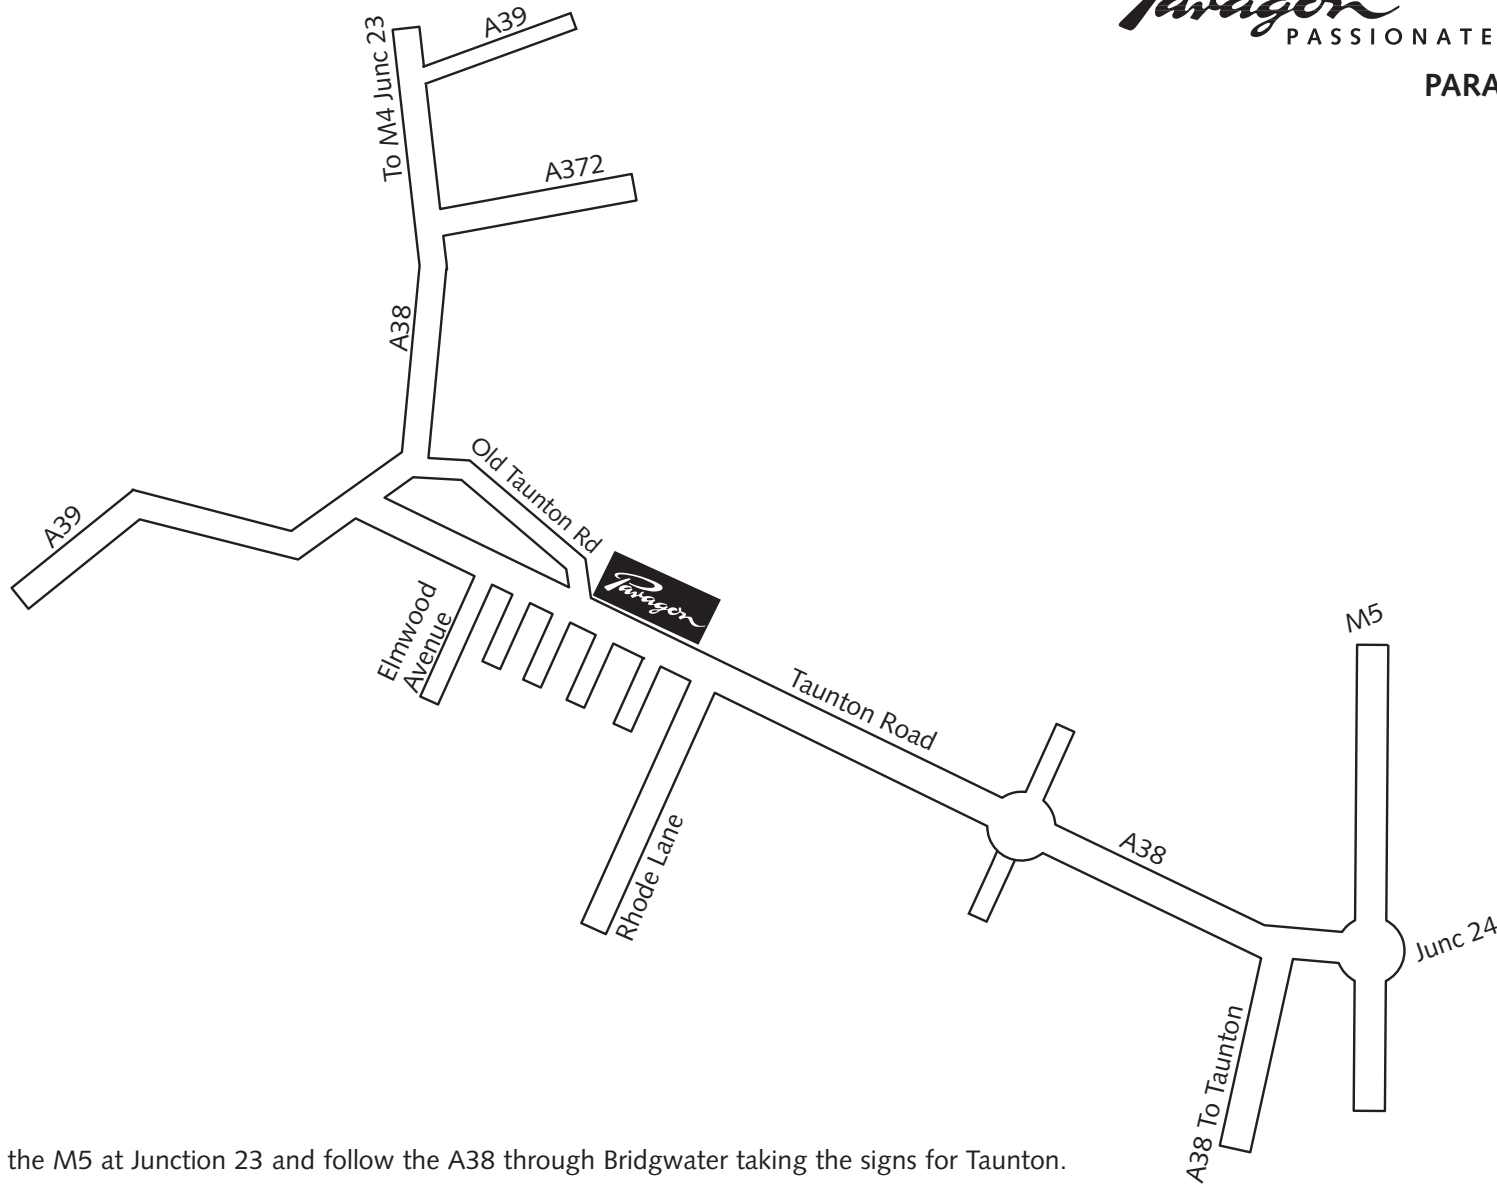

PARAGON BRIDGWATER

105 Taunton Road

Bridgwater

Somerset

TA6 6BD

T 01278 458681

F 01278 458440

- From the North, exit the M5 at Junction 23 and follow the A38 through Bridgwater taking the signs for Taunton.
- After the bridge over River Parrett, turn Left at the Esso Garage onto Taunton Road.
- Paragon is now approx 500 yards on your Left opposite a Post Office.
- From the South, exit the M5 at Junction 24 and follow the A38 towards Bridgwater.
- After approx 1 Mile, pass a BP Garage, continue another Half Mile to find Paragon on your Right just after a Pedestrian Crossing.